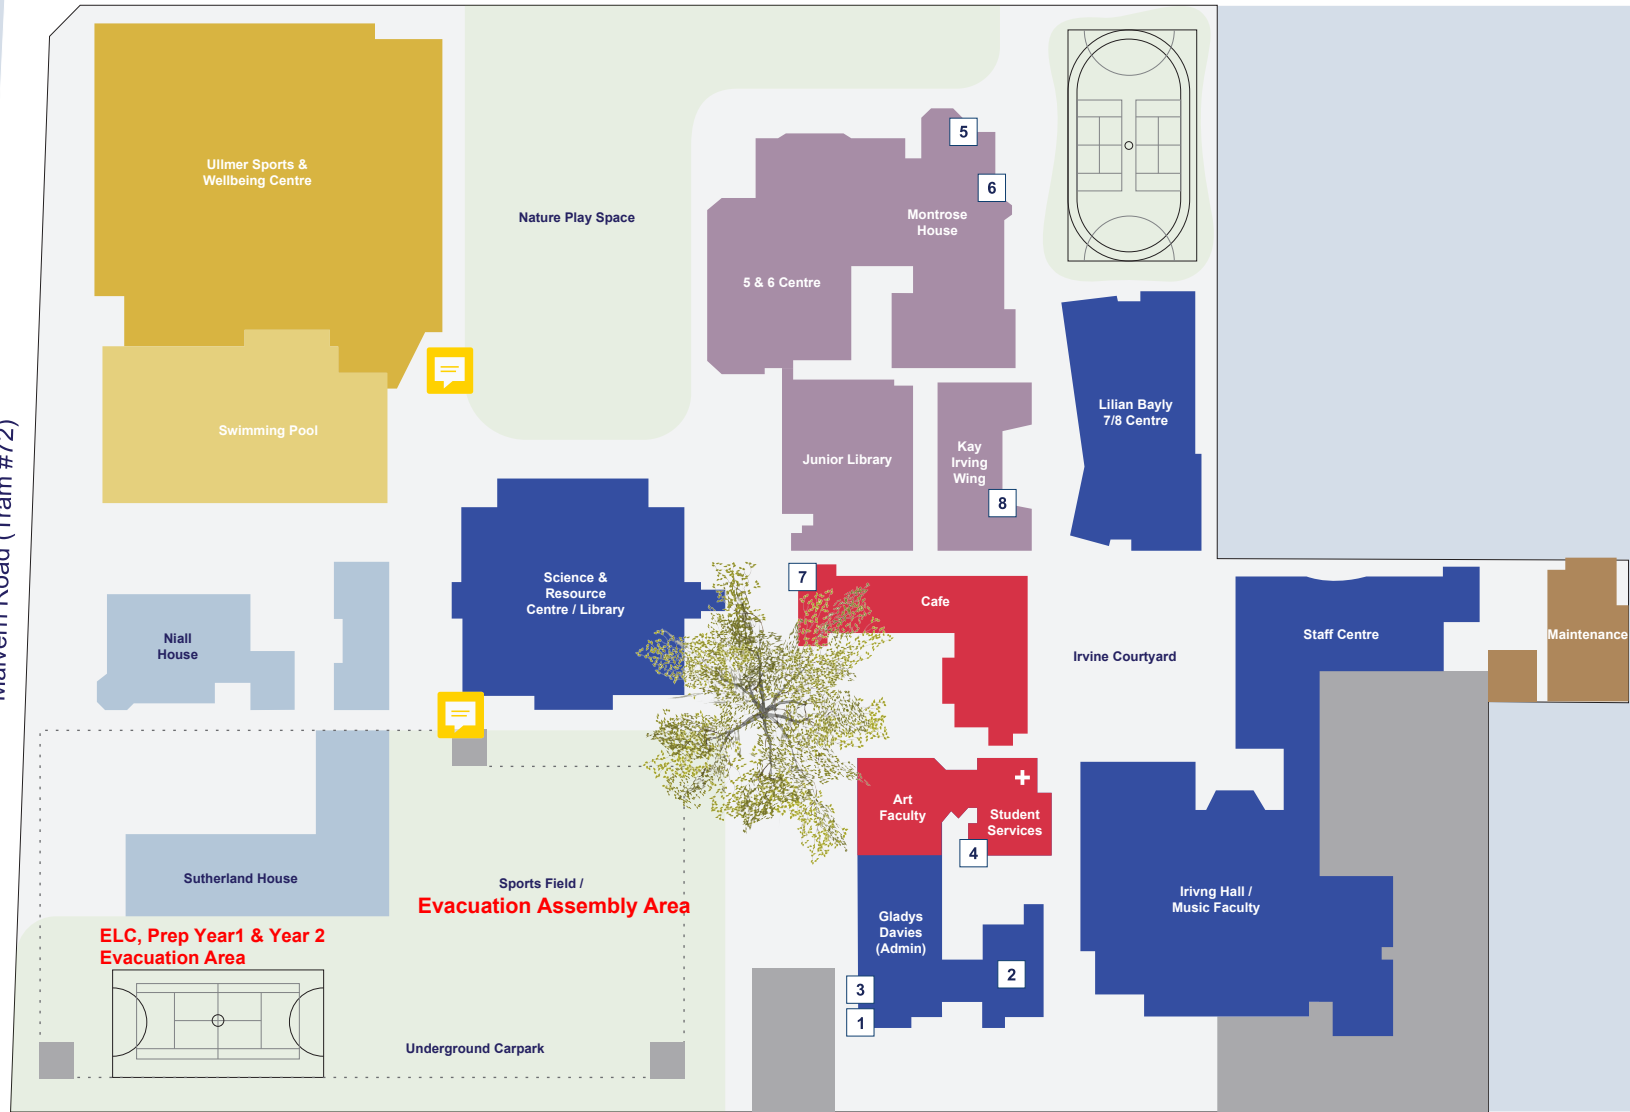

Malvern Road (Tram #72)

Mercer Road

Huntingtower Road

- | | | | | |
|-------------------|---------------------------|-------------------------|--------------------------------------|-----------------------------|
| Junior School | Maintenance | 1 Principal's Office | 5 Head of Junior School | Main Entrances |
| Common Facilities | Early Learning | 2 Main Reception | 6 Junior School Reception | Medical Centre |
| Senior School | Blairholme (Construction) | 3 Business Office | 7 Uniform Shop | Garden / Grass / Playground |
| Sports Precinct | Parking Facilities | 4 Head of Senior School | 8 Team Kids (School Holiday Program) | |